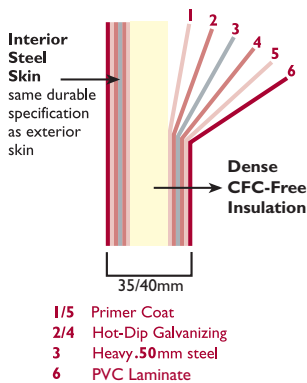

The durable panel construction will ensure years of beauty security and warmth.